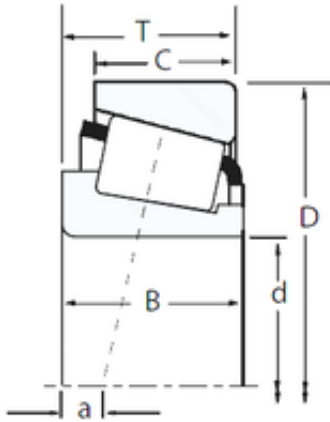

88925/88128 TIMKEN Single row bearings inch

Bearing No. 88925/88128

Size	234.95x327.025x52.388 mm
Bore Diameter	234,95 mm
Outer Diameter	327,025 mm
Width	52,388 mm
d	234,95 mm
D	327,025 mm
T	52,388 mm
B	49,212 mm
C	34,925 mm
R	6,4 mm
r	3,3 mm

88925/88128 Bearing 2D drawings and 3D CAD models