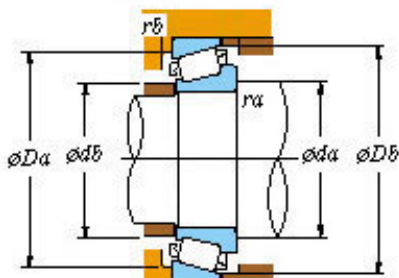

■ Mounting dimensions

Lm11949/10 Bearing 2D drawings and 3D CAD models

Koyo Roller Bearing Lm11949/10 Lm11749/10  
L44649/10 11749/10 11949/10 44649/10 69349/10  
12649/10 L68149/10 Koyo Wheel Bearing for KIA  
Pride

Bearing No. LM11949/10

Bearing No.	LM11949/10
d	19.05
D	45.237
T	15.494
B	16.637
r(min)	1.2
r1(min)	1.2
Cr	36.8
C0r	30.1
Cu	4.25
Grease lub.	9400
Oil lub.	13000
C	12.065
a	10.0 mm
da	25.0
db	23.5
Da	39.5
Db	41.5
ra(max)	1.2
rb(max)	1.2
e	0.30
Y1	2.00
Y0	1.10
(Refer.)Mass(kg)	0.124